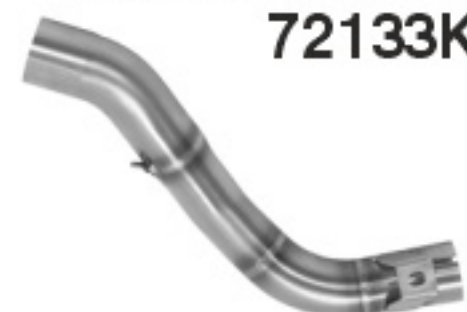

VEHICLE TYPE: **MD44**

X-KONE CARBON END CAP

	ECE	HOMOL.
NICHROM		72528XKI

EC
RACCORDO CATALITICO OMOLOGATO
PER TERMINALE X-KONE
CATALYTIC HOMOLOGATED LINK PIPE
FOR X-KONE SILENCER
72135KZ

RACCORDO RACING
PER TERMINALE X-KONE
RACING LINK PIPE
FOR X-KONE SILENCER
72135PD

THUNDER CARBON END CAP

	ECE	HOMOL.
TITANIUM		72528PK
ALUMINIUM		72528AK
ALUMINIUM "DARK"		72528AKN

EC
RACCORDO CATALITICO OMOLOGATO
PER TERMINALI THUNDER
CATALYTIC HOMOLOGATED LINK PIPE
FOR THUNDER SILENCERS
72133KZ

RACCORDO RACING
PER TERMINALE THUNDER
RACING LINK PIPE
FOR THUNDER SILENCER
72133PD

THUNDER STEEL END CAP

	ECE	HOMOL.
TITANIUM		72528PO
ALUMINIUM		72528AO
ALUMINIUM "DARK"		72528AON

COLLETORE RACING
RACING COLLECTOR
72134PD