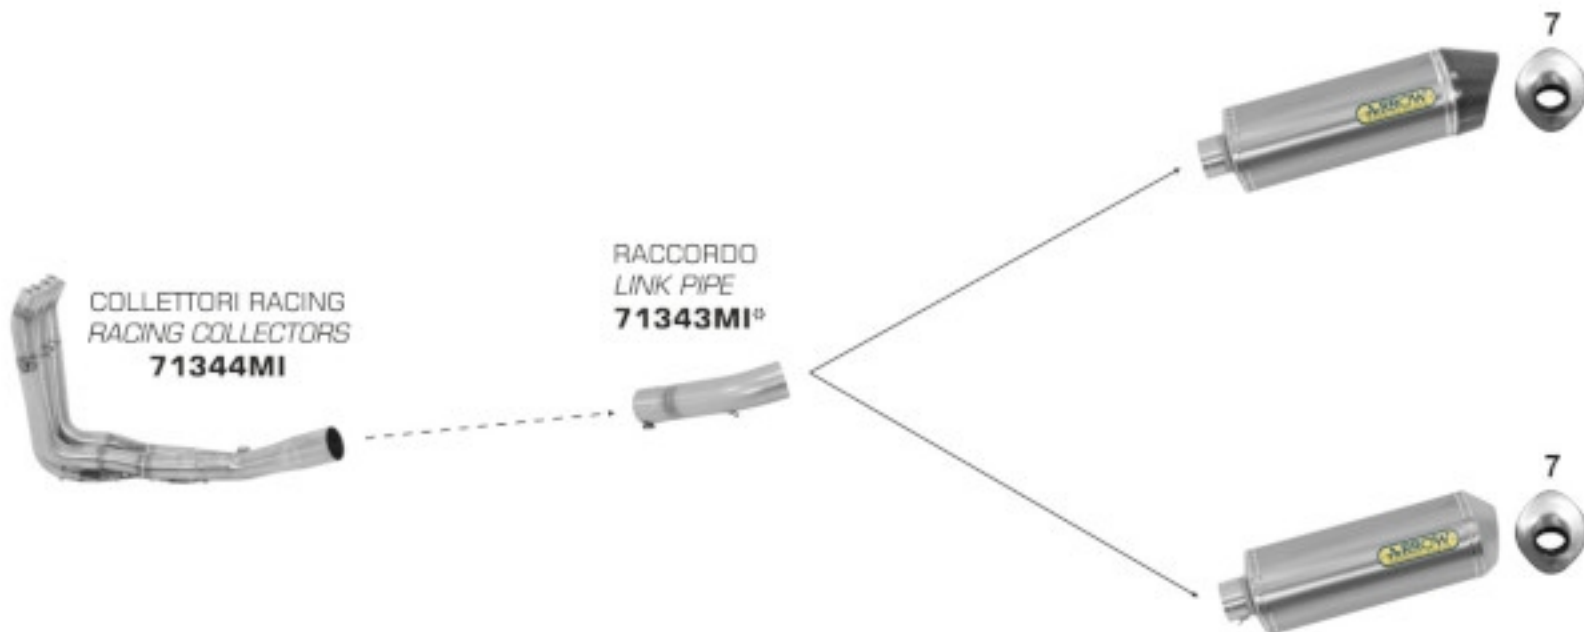

YAMAHA**FZ1 - FZ1 Fazer**VEHICLE TYPE: **RN16**

* **IL RACCORDO 71343MI MONTA ANCHE SU COLLETTORI ORIGINALI**
71343MI LINK PIPE ALSO FITS TO ORIGINAL SILENCERS

MAXI RACE-TECH CARBON CAP

| |  HOMOL. |
|-------------------------|--|
| TITANIUM | 71708PK |
| CARBON FIBRE | 71708MK |
| ALUMINIUM | 71708AK |
| ALUMINIUM "DARK" | 71708AKN |
| ALUMINIUM "WHITE" | 71708AKB |

MAXI RACE-TECH STEEL CAP

| |  HOMOL. |
|-------------------------|---|
| TITANIUM | 71708PO |
| CARBON FIBRE | 71708MO |
| ALUMINIUM | 71708AO |
| ALUMINIUM "DARK" | 71708AON |
| ALUMINIUM "WHITE" | 71708AOB |