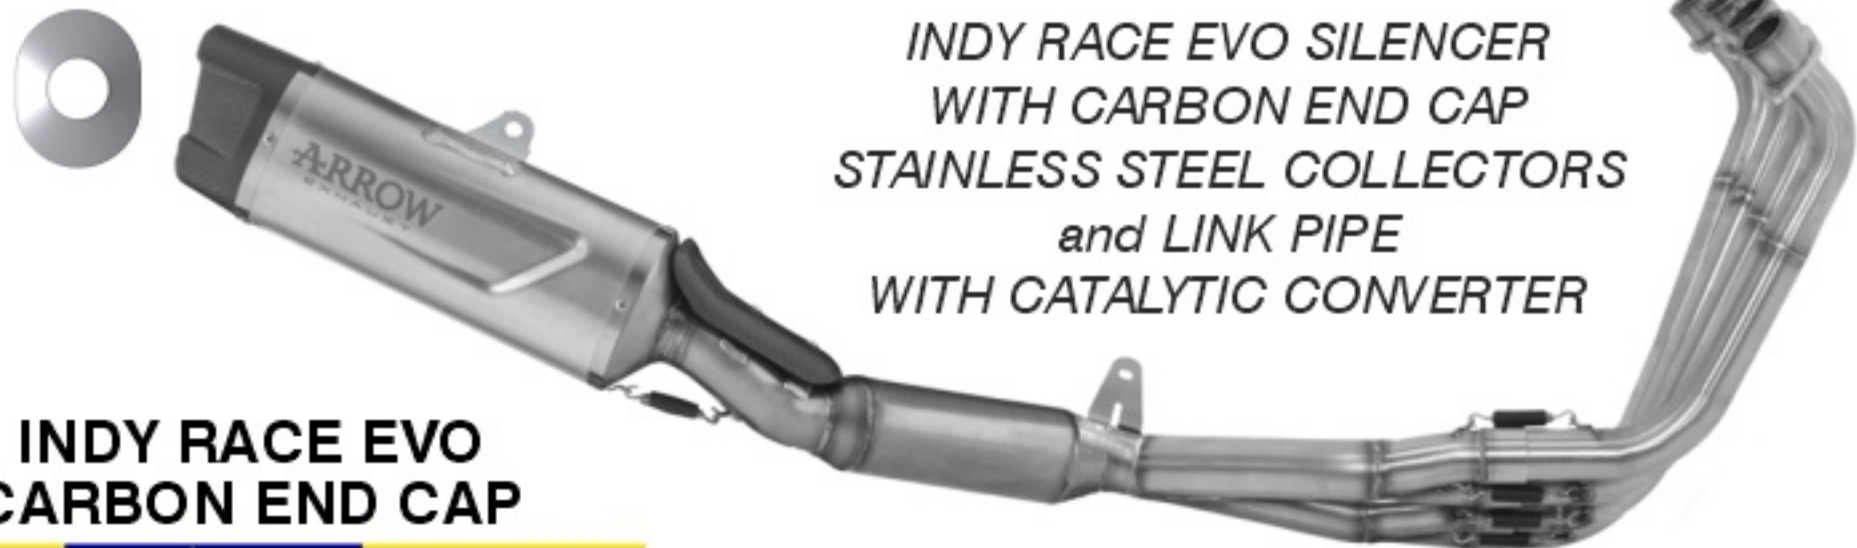

VEHICLE TYPE: RH15

**KIT COMPLETO / FULL SYSTEM  
HOMOLOGATED**

INDY RACE EVO SILENCER  
WITH CARBON END CAP  
STAINLESS STEEL COLLECTORS  
and LINK PIPE  
WITH CATALYTIC CONVERTER

4

**INDY RACE EVO  
CARBON END CAP**

ECE HOMOL.	
TITANIUM	71999PK
ALUMINIUM "DARK"	71999AKN

**KIT COMPLETO / FULL SYSTEM  
RACING**

INDY RACE EVO SILENCER  
WITH CARBON END CAP  
STAINLESS STEEL COLLECTORS  
and LINK PIPE

4

**INDY RACE EVO  
CARBON END CAP**

RACING	
TITANIUM	71069PK
ALUMINIUM "DARK"	71069AKN

dB-KILLER DI RICAMBIO PER TERMINALI  
INDY RACE EVO RACING  
SPARE dB-KILLER FOR INDY RACE EVO  
RACING SILENCERS  
11020DB

**PRO-RACE  
TITANIUM END CAP**

RACING	
TITANIUM	71069PR

**PRO-RACE  
STEEL END CAP**

RACING	
NICHROM "DARK"	71069PRN

2

dB-KILLER PER TERMINALI PRO-RACE  
dB-KILLER FOR PRO-RACE SILENCERS  
11012DB

**KIT COMPLETO / FULL SYSTEM  
RACING**