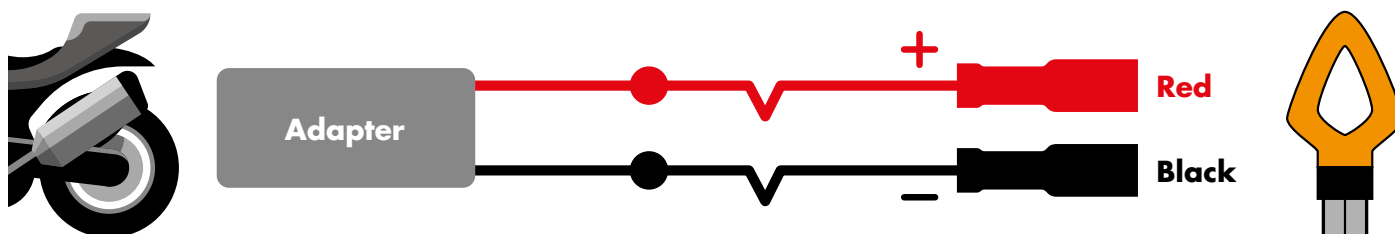

## ADAPTER WIRING HONDA

**Turn signals with a single function of flashing:**

Connect the rear led light as shown in the picture:

- **Black wire** -> Negative system
- **Red wire** -> Positive system