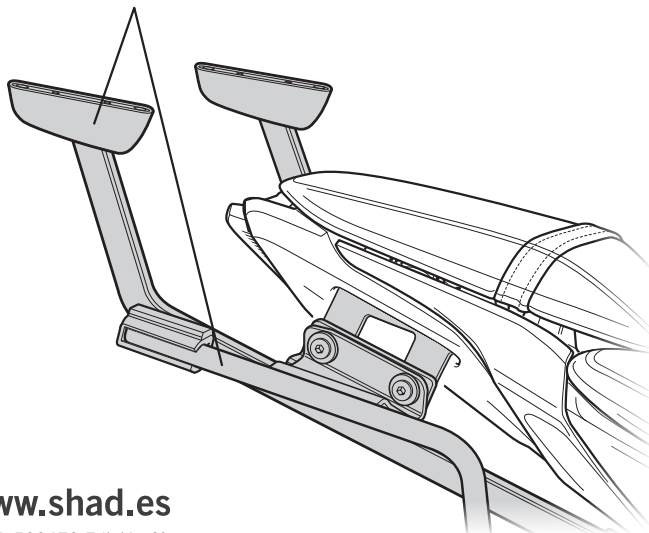

ATTENTION: For a full equip assembly, mount the 3p system or Side Bag Holder later the top master.

Models '13-'17

IMPORTANT: Based on European models. For compatibility with models in other continents, check www.shad.es

Models '13-'17

Model '18

TOP MASTER
+
3P SYSTEM

TOP MASTER
+
SIDE BAG HOLDER