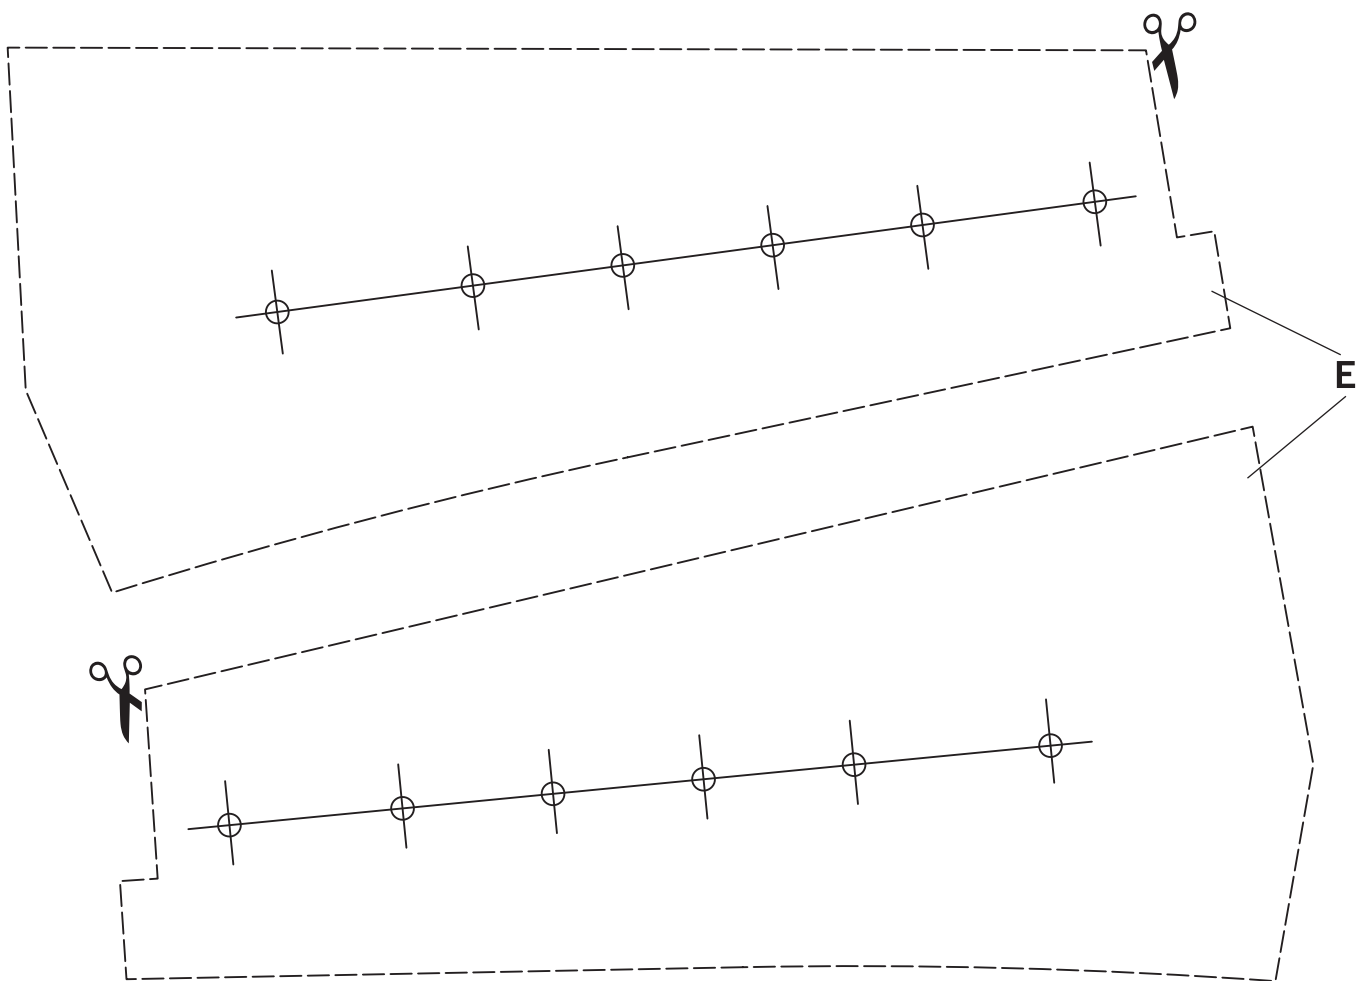

ATTENTION: For a full equip assembly, mount the 3p system or Side Bag Holder later the top master.

Models '13-'17

IMPORTANT: Based on European models. For compatibility with models in other continents, check www.shad.es

Models '13-'17

Model '18

TOP MASTER
+
3P SYSTEM

TOP MASTER
+
SIDE BAG HOLDER