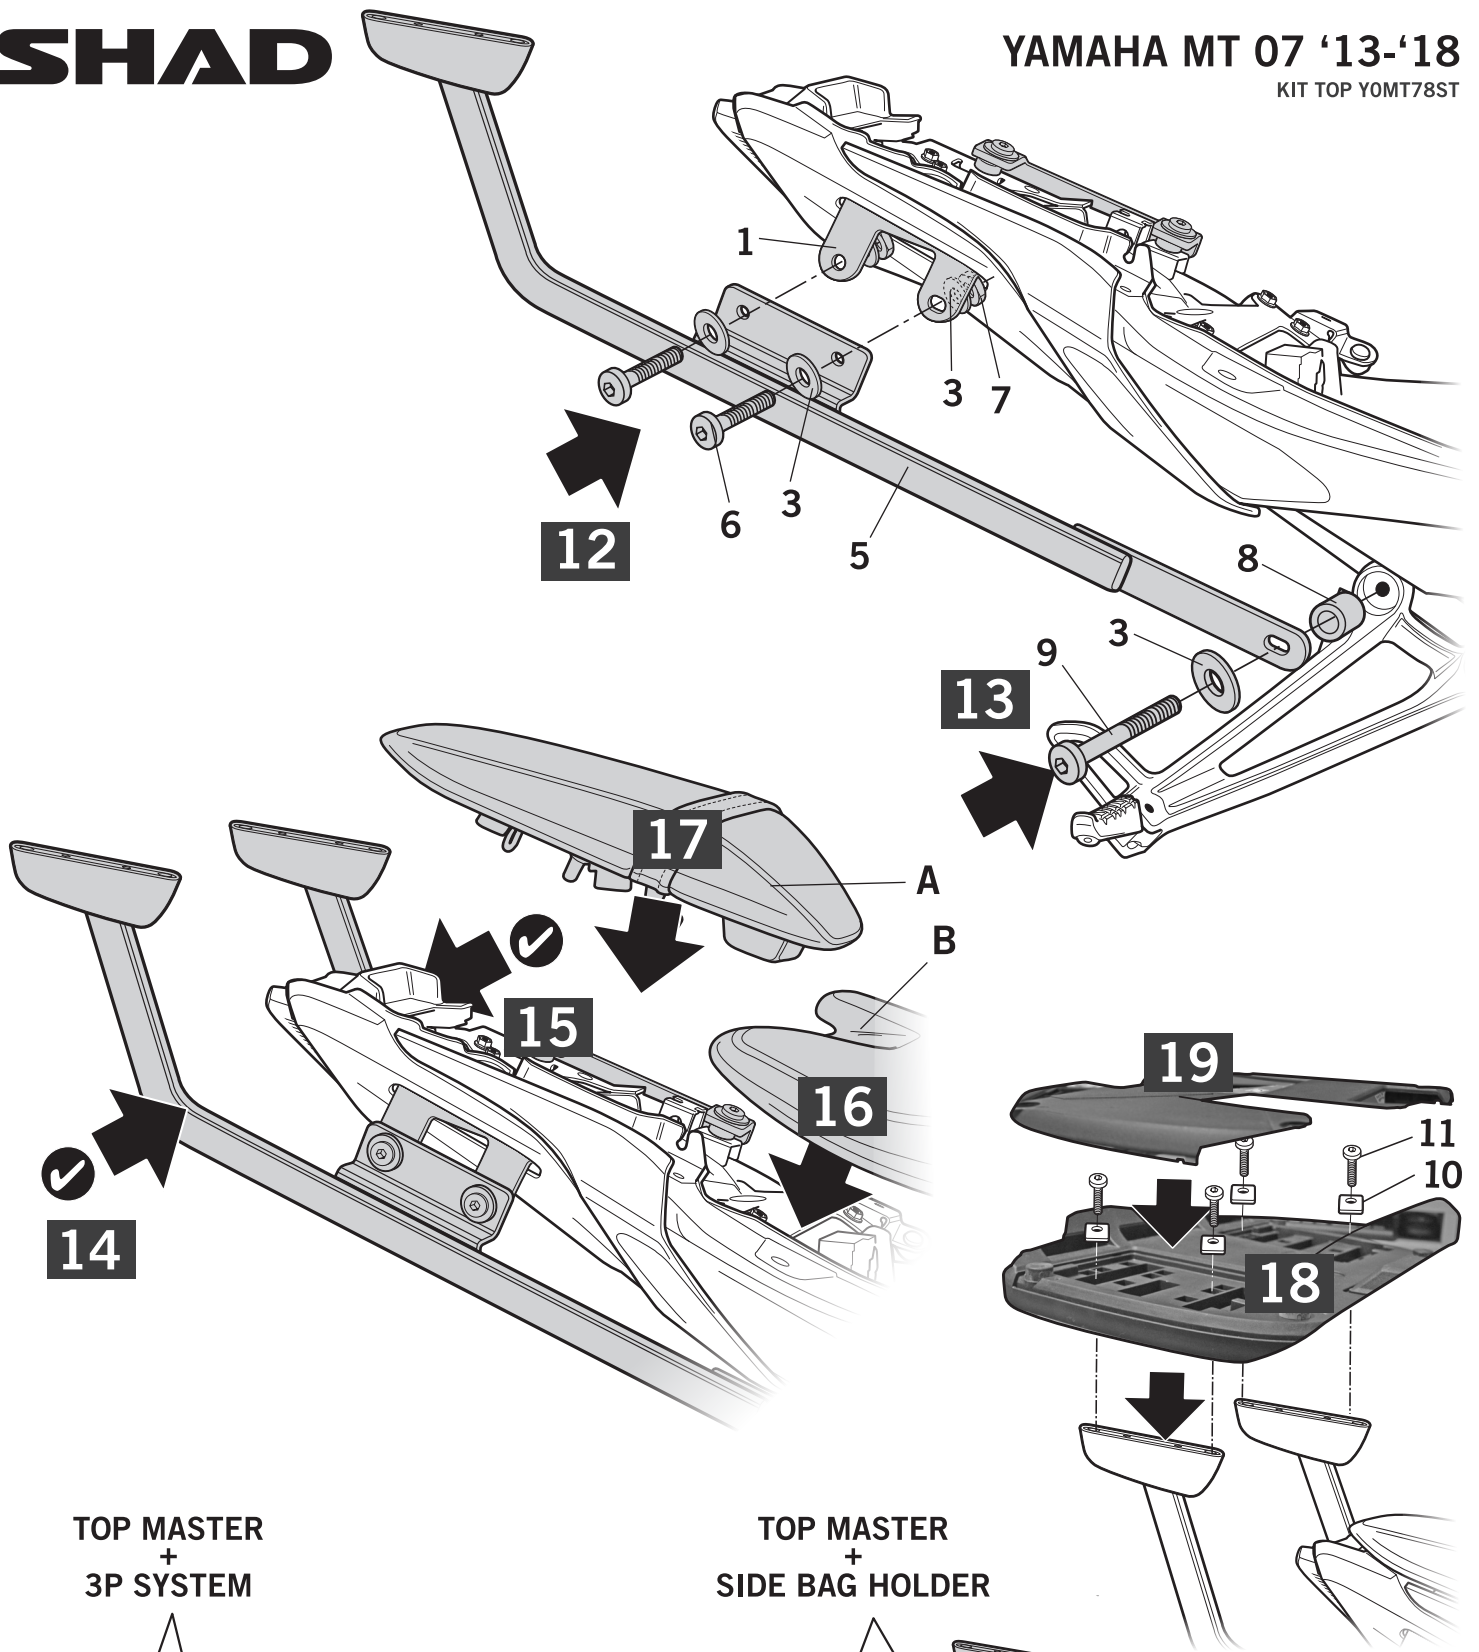

ATTENTION: For a full equip assembly, mount the 3p system or Side Bag Holder later the top master.

Models '13-'17

IMPORTANT: Based on European models. For compatibility with models in other continents, check www.shad.es

Models '13-'17

Model '18

TOP MASTER
+
3P SYSTEM

TOP MASTER
+
SIDE BAG HOLDER