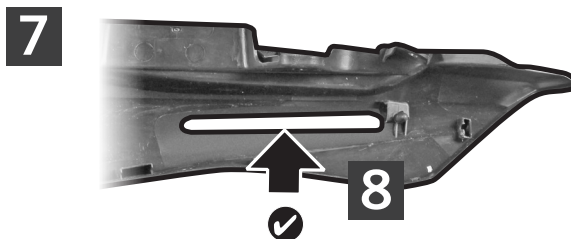

ATTENTION: For a full equip assembly, mount the 3p system or Side Bag Holder later the top master.

Models '13-'17

IMPORTANT: Based on European models. For compatibility with models in other continents, check www.shad.es

Models '13-'17

Model '18

TOP MASTER
+
3P SYSTEM

TOP MASTER
+
SIDE BAG HOLDER