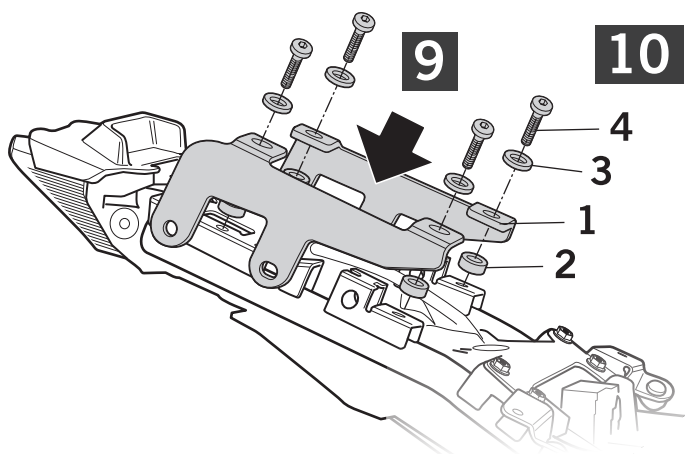

ATTENTION: For a full equip assembly, mount the 3p system or Side Bag Holder later the top master.

Models '13-'17

IMPORTANT: Based on European models. For compatibility with models in other continents, check www.shad.es

Models '13-'17

Model '18

TOP MASTER
+
3P SYSTEM

TOP MASTER
+
SIDE BAG HOLDER