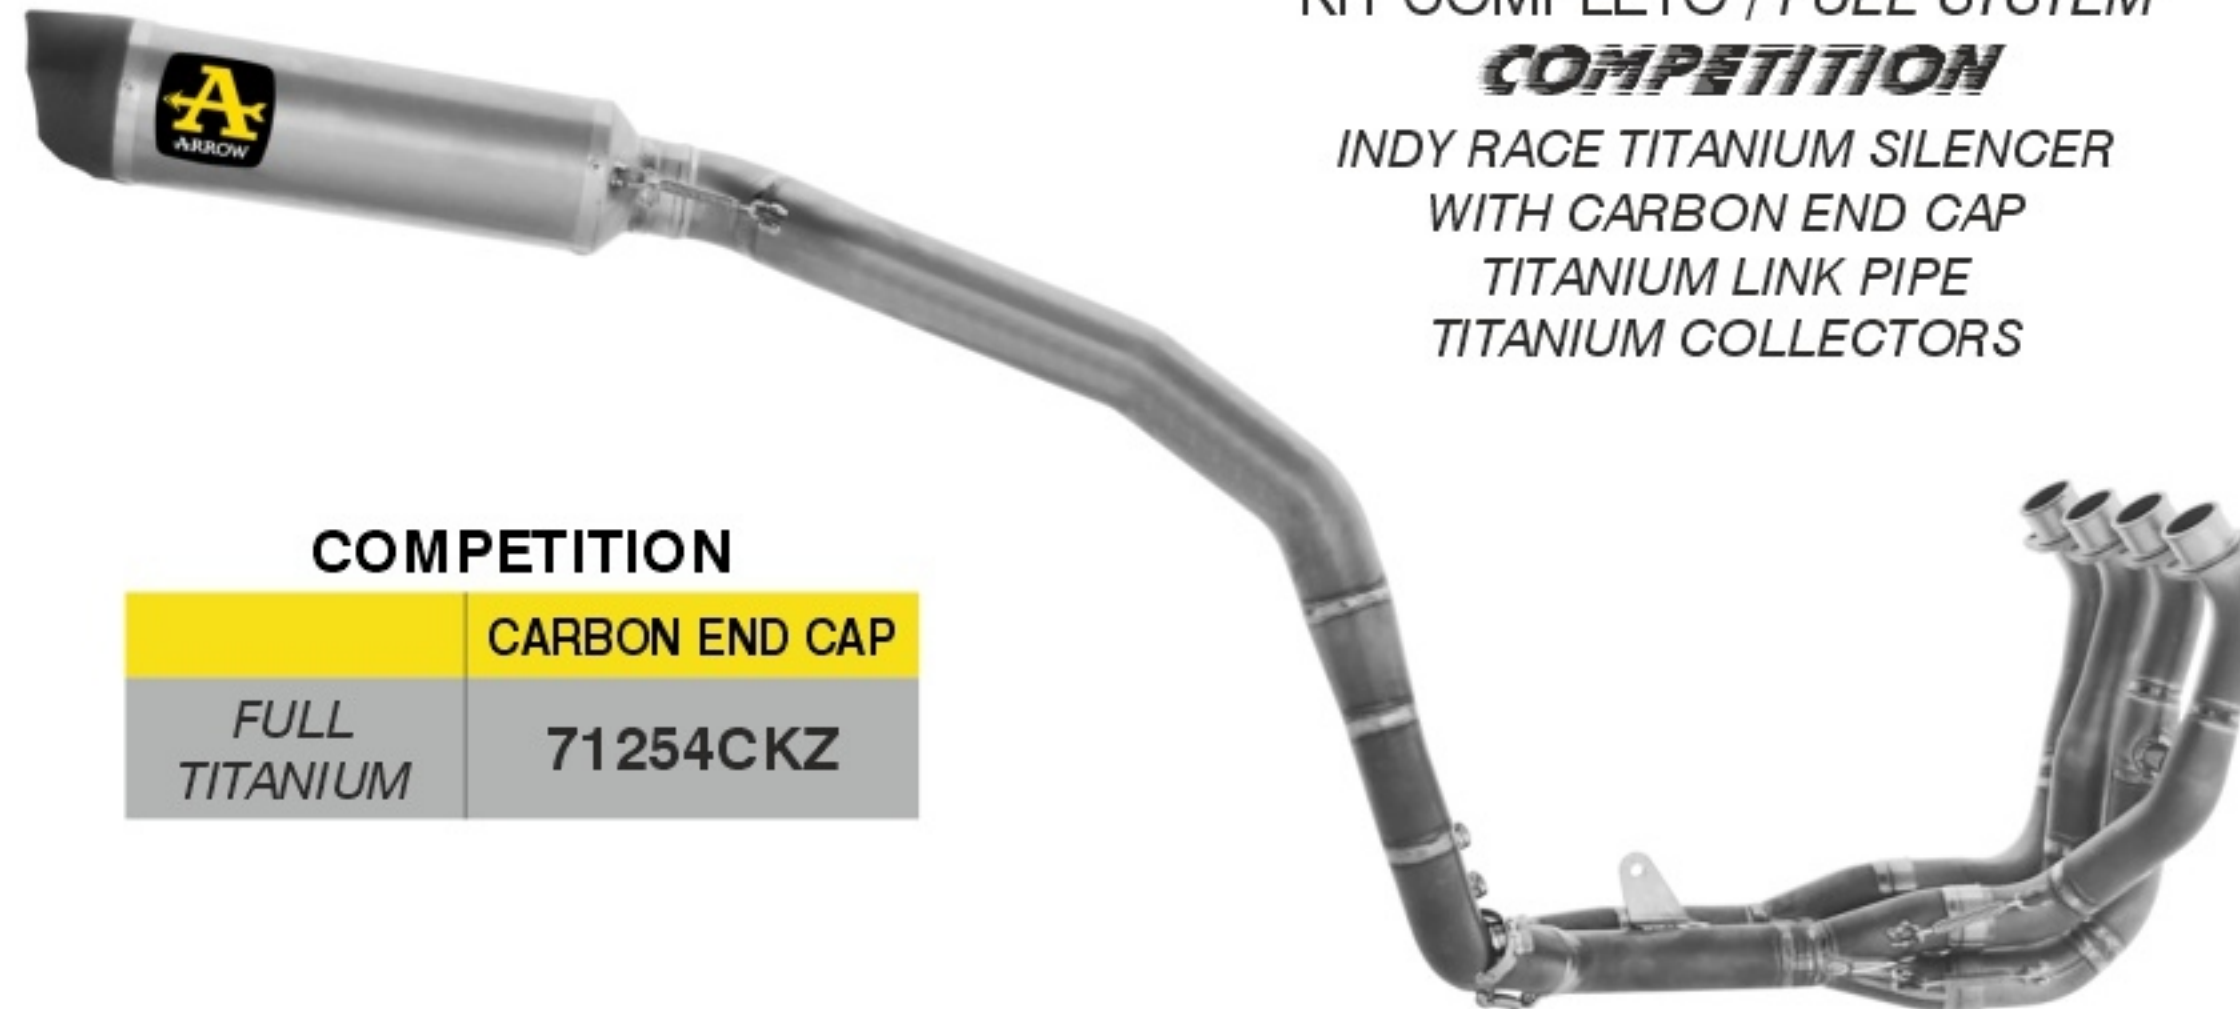

## CBR 600 RR

EURO5+

VEICOLO CON DOPPIA SONDA LAMBDA  
VEHICLE WITH TWO OXIGEN SENSOR

VEHICLE TYPE: **PC69**

INDY RACE  
CARBON END CAP

	<b>ECE</b>	HOMOL.
TITANIUM	71971PK *	
ALUMINIUM "DARK"	71971AKN *	

COLLETTORI RACING  
RACING COLLECTORS  
71784MI \*

KIT COMPLETO / FULL SYSTEM  
**COMPETITION**

INDY RACE TITANIUM SILENCER  
WITH CARBON END CAP  
TITANIUM LINK PIPE  
TITANIUM COLLECTORS

**COMPETITION**

	CARBON END CAP
FULL TITANIUM	71254CKZ